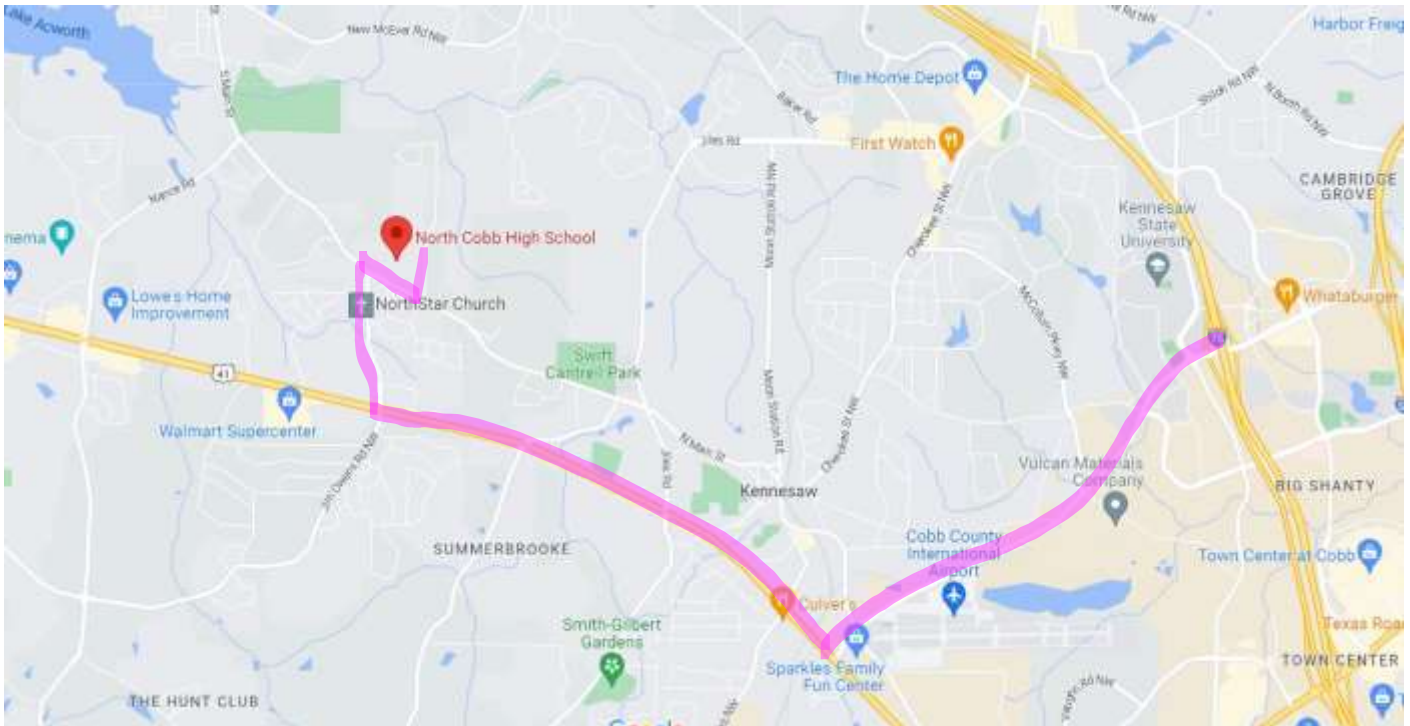

**Driving Directions to North Cobb High School,
3400 Hwy 293 North, Kennesaw, GA 30144**

See the next page for the second map for parking.

North Cobb is the size of a community college so please park where directed to save a VERY long walk around the entire building. Everything is locked except the areas we are using.

For food – If you go North on Cobb Parkway, there are many choices.

Driving Map – follow the pink, do NOT go through downtown Kennesaw – Festival Event will cause delays

From I-75, take exit 271 for Kennesaw State University and go west on Chastain Road.

Go west on Chastain Rd until you reach Hwy 41 / Cobb Parkway North

Go north on Hwy 41 / Cobb Parkway North until you reach Blue Springs Rd
(just past Tractor Supply and before the Aldis)

When Blue Springs dead ends, go right onto Old Hwy 41-- DO NOT GO STRAIGHT -This is the gym parking lot.

Parking Directions at North Cobb High School – follow the pink

When Blue Springs dead ends, go right onto old Hwy 41 (DO NOT GO STRAIGHT -This is the gym parking lot.

From Old Hwy 41, take a left at the first light onto Nowlin Rd