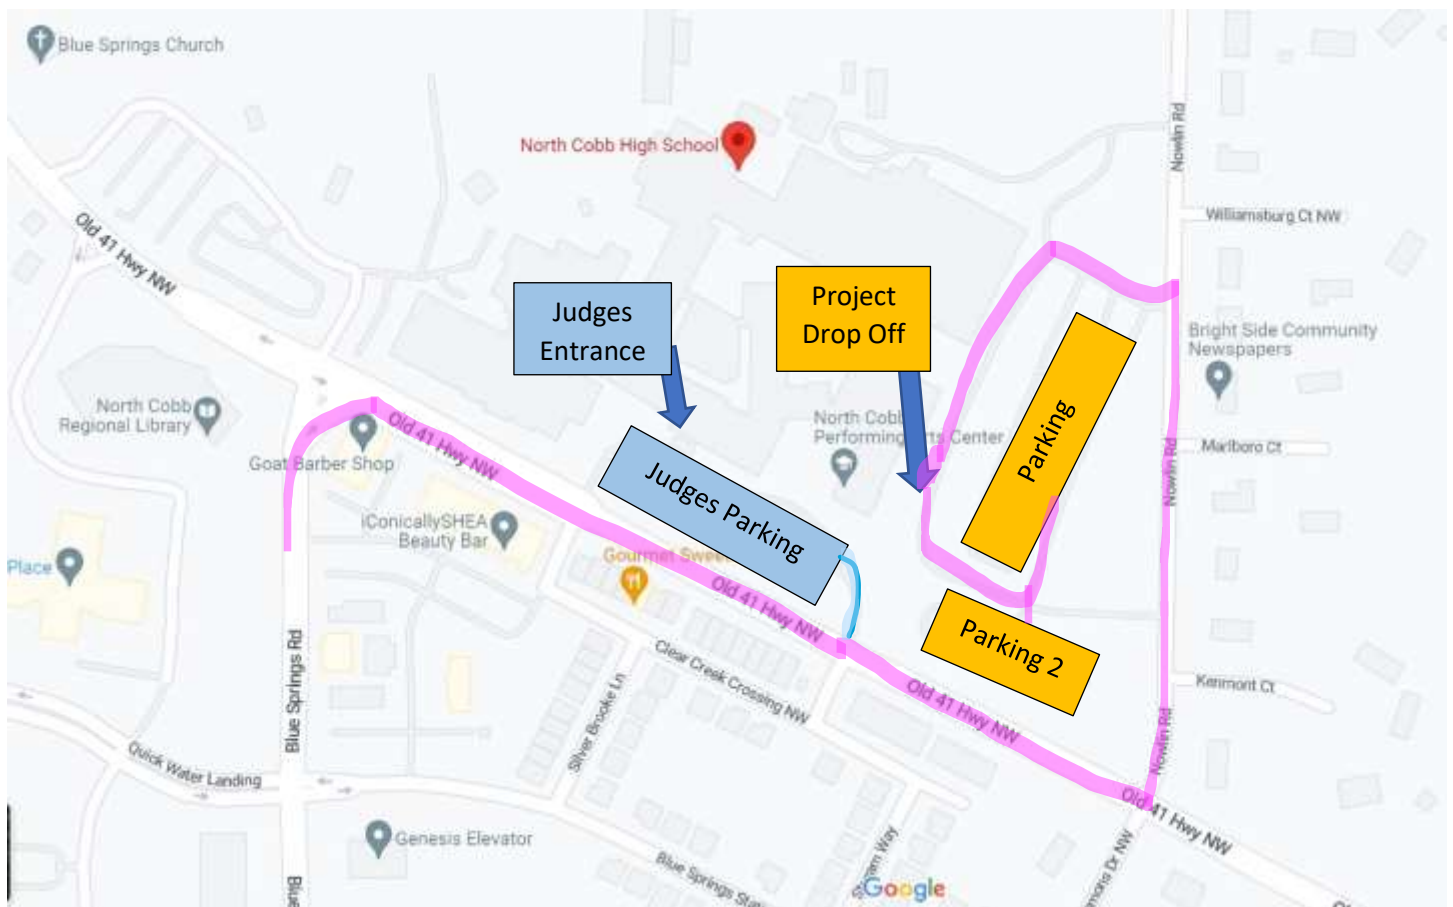

Parking Directions at North Cobb High School – follow the pink

When Blue Springs dead ends, go right onto old Hwy 41 (DO NOT GO STRAIGHT -This is the gym parking lot.

From Old Hwy 41, take a left at the first light onto Nowlin Rd

Once on Nowlin Rd, proceed to the 2nd entrance on the left to enter NCHS – follow the yard signs for project set up

Drive up and you can drop off your project and then park in the lot.

Parking Map - follow the pink